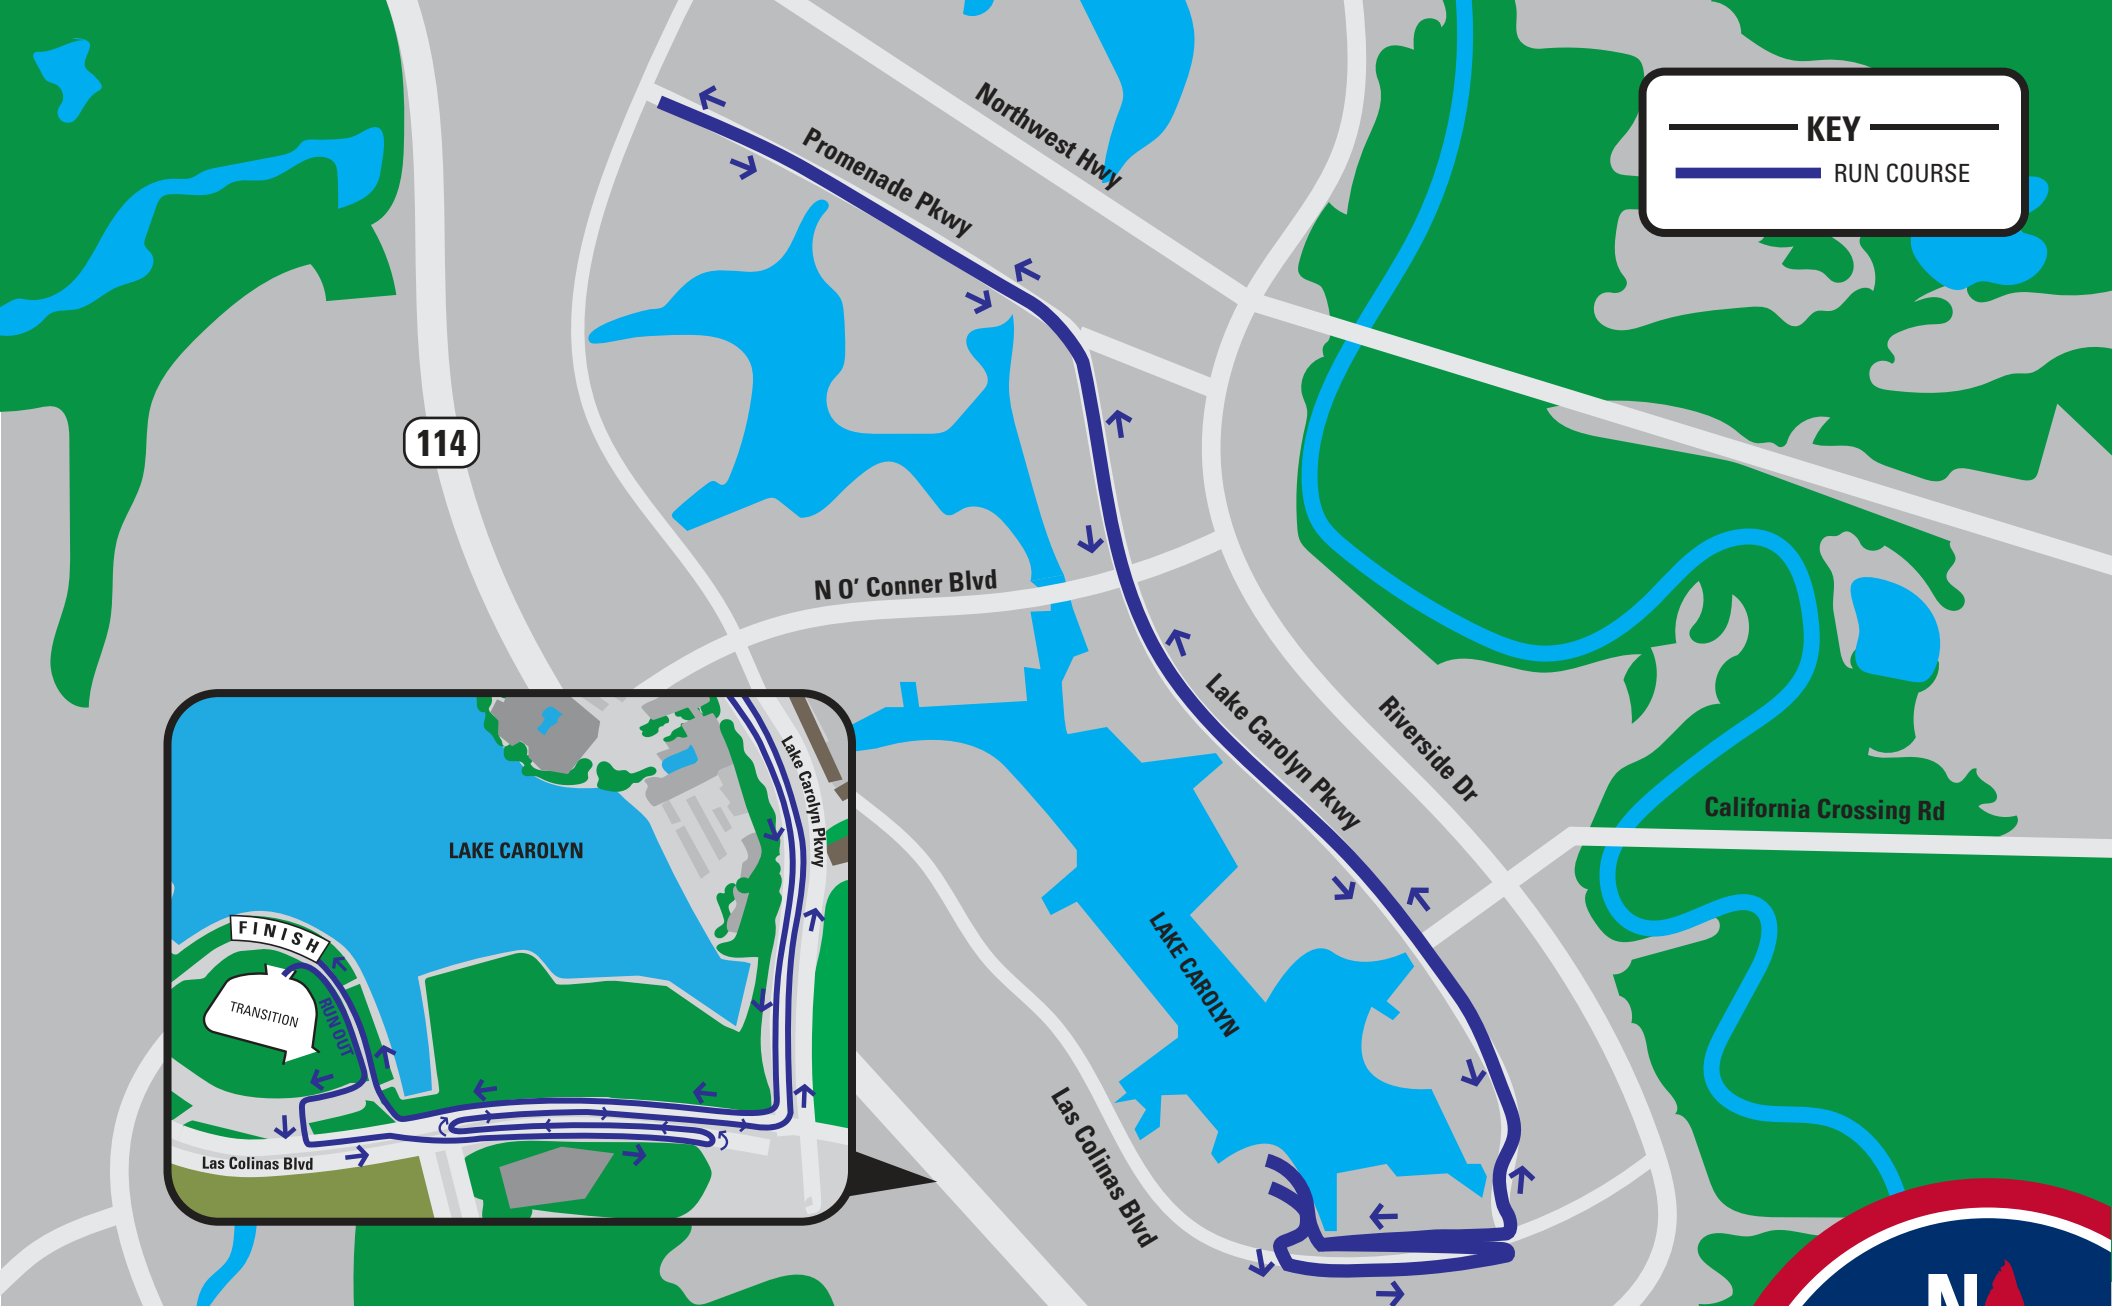

**KEY**

— ROAD —

— RUN COURSE —

**AGE GROUP 100K RACE | SUNDAY**

**18k RUN | 3 LAPS**