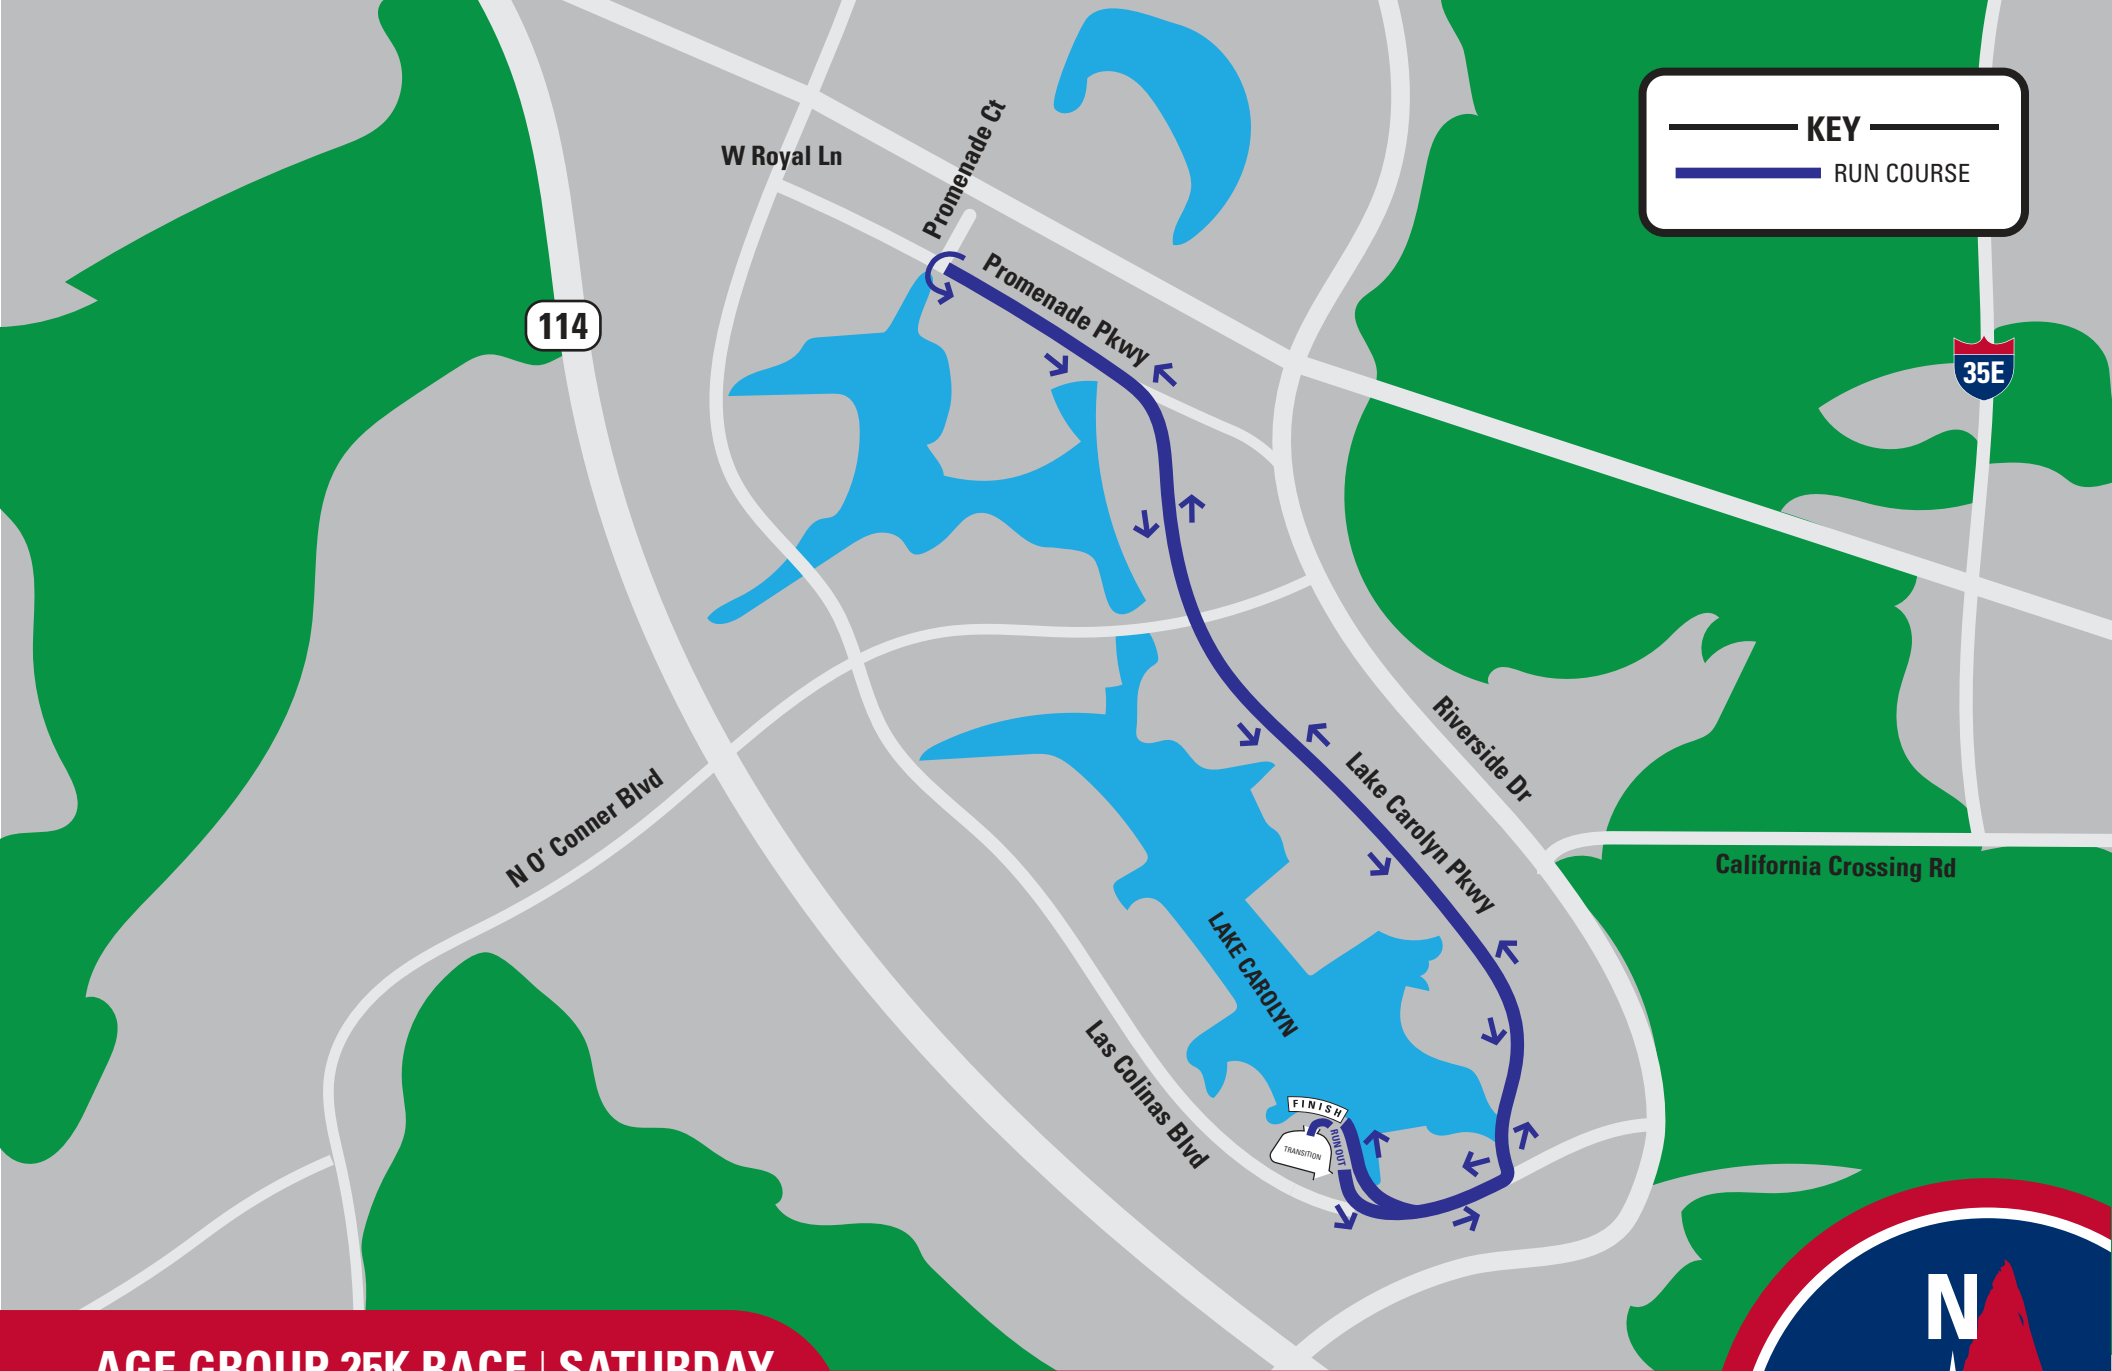

KEY

—————

————— **RUN COURSE**

AGE GROUP 25K RACE | SATURDAY

5k RUN | 1 LAP