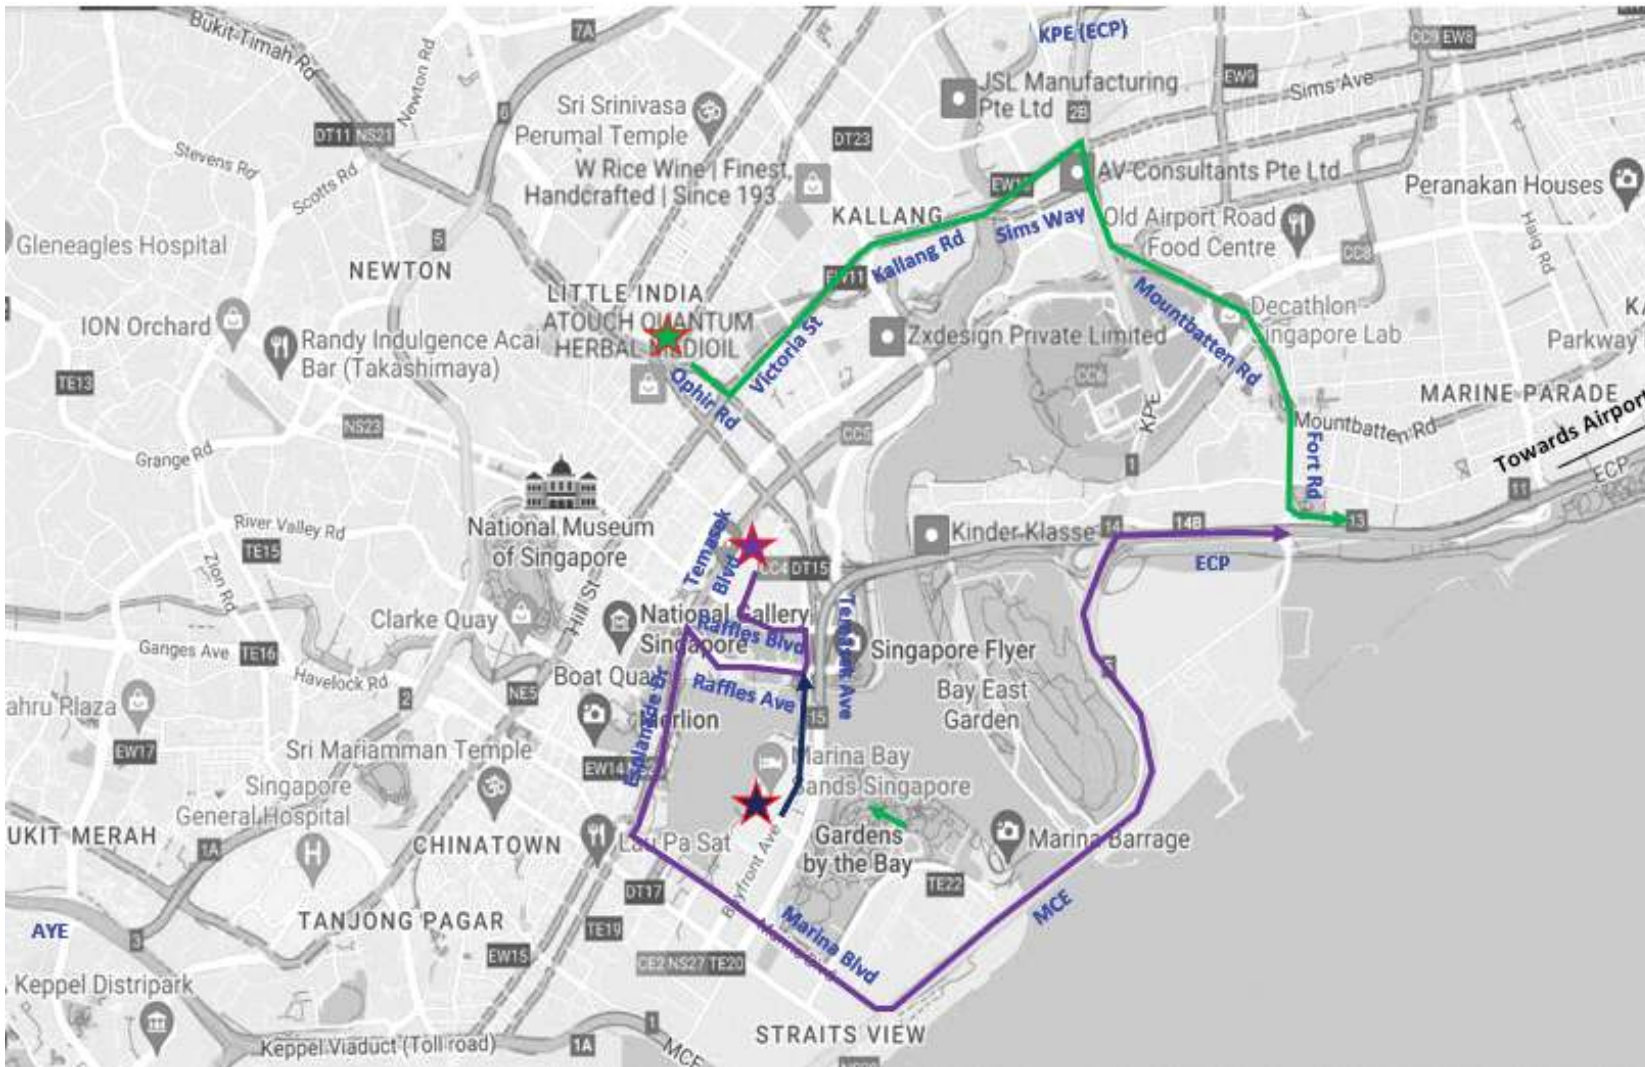

TO CHANGI AIRPORT | 19 AUGUST 2023

Legend

Origin:

From Suntec City

Temasek Blvd > Raffles Blvd > Temasek Ave > Raffles Ave > Esplanade Dr > Collyer Quay > Marina Blvd > MCE(KPE) > ECP(Changi)

From Marina Bay Sands

Bayfront Ave > Raffles Ave > Esplanade Dr > Collyer Quay > Marina Blvd > MCE(KPE) > ECP(Changi)

From Ophir Road

Ophir Rd > Victoria St > Kallang Rd > Sims Way > Mountbatten Rd > Fort Rd > ECP(Changi)