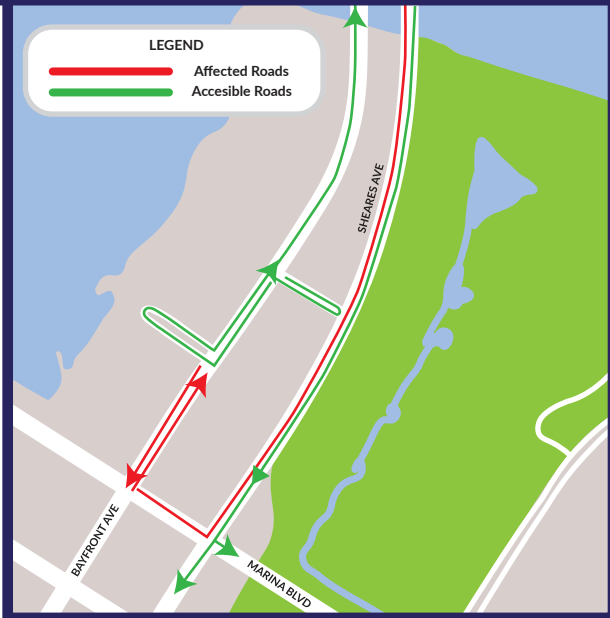

ROAD CLOSURE & KEY INFORMATION

19 AUGUST 2023

BAYFRONT EVENT SPACE

SATURDAY 19 AUGUST - ROAD CLOSURES

Road	Closed Lane / Carriage Way	Road Closure Time
Bayfront Ave - From Marina Blvd to Bayfront Link	Full Closure	12:00 – 21:00
Marina Boulevard – From Bayfront Ave to Sheares Ave	3 Lanes	12:00 – 19:00
Sheares Avenue / ECP - From Marina Blvd to MCE	Carriage Way	12:00 – 19:00
ECP Exits 14, 14A, 15	Full Closure	12:00 – 19:00
Rochor Road – From Sheares Ave to Beach Rd	Full Closure	12:00 – 19:00
Temasek Boulevard – From Suntec Car Park to Rochor Rd	Carriage Way	12:00 – 19:00
Beach Road – From Ophir Rd to Rochor Rd	2 Lanes	12:00 – 19:00
Ophir Road – From Beach Rd to ECP	Full Closure	12:00 – 19:00
Sheares Avenue - From Sheares Link to Marina Blvd	Full Closure	19:00 - 21:00
Marina Boulevard - From Bayfront Avenue to Bayfront Plaza Carpark	3 Left Lanes	19:00 - 21:00

ROAD CLOSURE MAP | 19 AUGUST 2023

1 Beach Road/Ophir Road/Temasek Blvd/Raffles Blvd 1200 - 1900

2 Bayfront Avenue/Sheares Avenue/Sheares Link/Marina Blvd 1200 - 1900

LEGEND

— Affected Road

ECP(Changi) and Sheares Ave access from Ophir Rd will be closed during the road closure period.
 To ECP(Changi) : Use Kallang Rd or Nicoll Highway.
 To Gardens by the Bay: Motorist are advise to use Marina Blvd.
 To Marina Bay Sands: Motorist are advise to use Raffles Blvd.

TO SUNTEC CITY | 19 AUGUST 2023

Legend

★ Suntec City

Origin:

From East
ECP(City) > Fort Rd >
Mountbatten Rd > Nicoll Highway >
Raffles Blvd > Temasek Blvd

From West
AYE(City) > MCE(KPE) > Central
Blvd > Cross St > Robinson Rd >
Collyer Quay > Esplanade Dr >
Raffles Blvd > Temasek Blvd

From North
CTE(AYE) > Orchard Rd >
Bras Basah Rd > Raffles Blvd >
Temasek Blvd

TO MARINA BAY SANDS | 19 AUGUST 2023

Legend

★ Marina Bay Sands

Origin:

From East

ECP(City) > Sheares Ave >
Central Blvd > Cross St >
Robinson Rd > Collyer Quay >
Esplanade Dr > Raffles Blvd >
Temasek Ave > Bayfront Ave