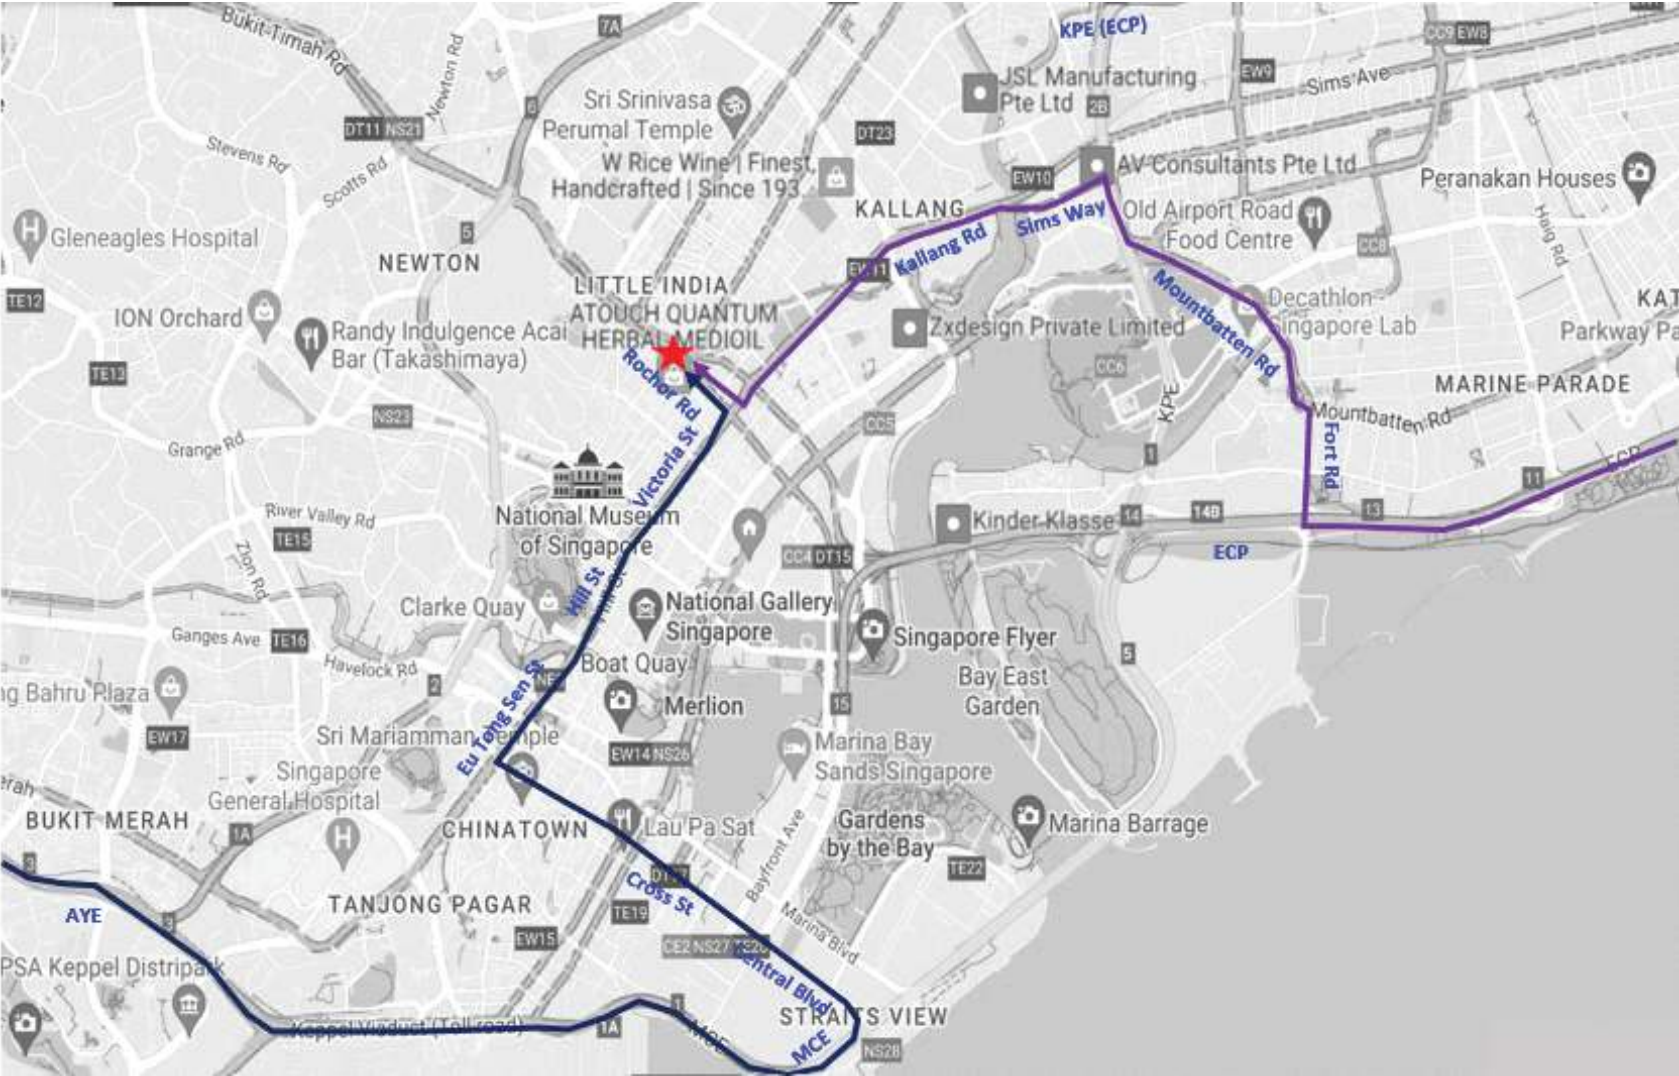

TO CHANGI AIRPORT | 19 AUGUST 2023

Legend

Origin:

From Suntec City

Temasek Blvd > Raffles Blvd > Temasek Ave > Raffles Ave > Esplanade Dr > Collyer Quay > Marina Blvd > MCE(KPE) > ECP(Changi)

From Marina Bay Sands

Legend

★ Rochor Road

Origin:

From East
ECP(Changi) > Fort Rd > Mountbatten Rd > Sims Way > Kallang Rd > Victoria St > Rochor Rd

From West
AYE(City) > MCE(KPE) > Central Blvd > Cross St > Eu Tong Sen St > Hill St > Victoria St > Rochor Rd

SATURDAY 19 AUGUST - SUGGESTED ROUTES

Destination	Origin	Routes
Suntec City	East	ECP(City) > Fort Rd > Mountbatten Rd > Nicoll Highway > Raffles Blvd > Temasek Blvd
	West	AYE(City) > MCE(KPE) > Central Blvd > Cross St > Robinson Rd > Collyer Quay > Esplanade Dr > Raffles Blvd > Temasek Blvd
	North	CTE(AYE) > Orchard Rd > Bras Basah Rd > Raffles Blvd > Temasek Blvd
Marina Bay Sands	East	ECP(City) > Sheares Ave > Central Blvd > Cross St > Robinson Rd > Collyer Quay > Esplanade Dr > Raffles Blvd > Temasek Ave > Bayfront Ave
	West	AYE(City) > MCE(KPE) > Central Blvd > Cross St > Robinson Rd > Collyer Quay > Esplanade Dr > Raffles Blvd > Temasek Ave > Bayfront Ave
	North	CTE(AYE) > Orchard Rd > Bras Basah Rd > Raffles Blvd > Temasek Ave > Bayfront Ave
Changi Airport	Suntec City	Temasek Blvd > Raffles Blvd > Temasek Ave > Raffles Ave > Esplanade Dr > Collyer Quay > Marina Blvd > MCE(KPE) > ECP(Changi)
	Marina Bay Sands	Bayfront Ave > Raffles Ave > Esplanade Dr > Collyer Quay > Marina Blvd > MCE(KPE) > ECP(Changi)
	Ophir Rd	Ophir Rd > Victoria St > Kallang Rd > Sims Way > Mountbatten Rd > Fort Rd > ECP(Changi)
Rochor Rd	East	ECP(Changi) > Fort Rd > Mountbatten Rd > Sims Way > Kallang Rd > Victoria St > Rochor Rd
	West	AYE(City) > MCE(KPE) > Central Blvd > Cross St > Eu Tong Sen St > Hill St > Victoria St > Rochor Rd