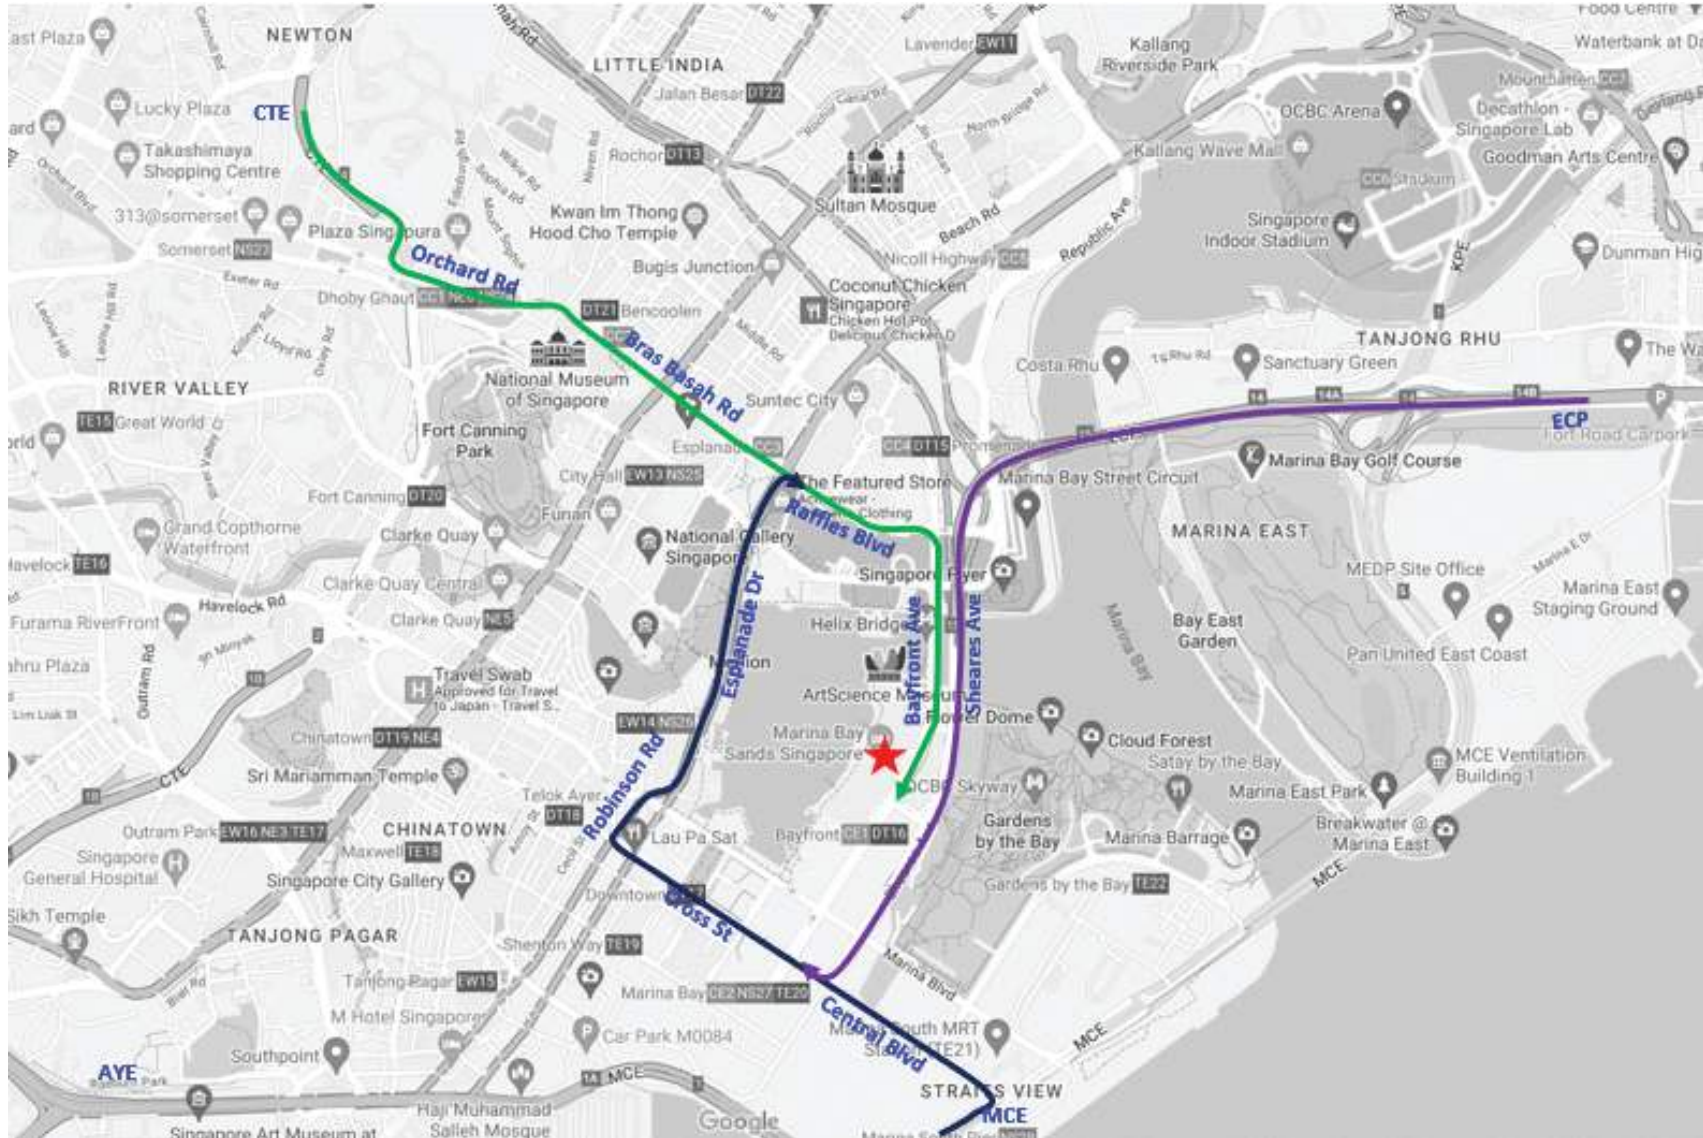

ROAD CLOSURE & KEY INFORMATION

19 AUGUST 2023

BAYFRONT EVENT SPACE

SATURDAY 19 AUGUST - ROAD CLOSURES

Road	Closed Lane / Carriage Way	Road Closure Time
Bayfront Ave - From Marina Blvd to Bayfront Link	Full Closure	12:00 – 21:00
Marina Boulevard – From Bayfront Ave to Sheares Ave	3 Lanes	12:00 – 19:00
Sheares Avenue / ECP - From Marina Blvd to MCE	Carriage Way	12:00 – 19:00
ECP Exits 14, 14A, 15	Full Closure	12:00 – 19:00
Rochor Road – From Sheares Ave to Beach Rd	Full Closure	12:00 – 19:00
Temasek Boulevard – From Suntec Car Park to Rochor Rd	Carriage Way	12:00 – 19:00
Beach Road – From Ophir Rd to Rochor Rd	2 Lanes	12:00 – 19:00
Ophir Road – From Beach Rd to ECP	Full Closure	12:00 – 19:00
Sheares Avenue - From Sheares Link to Marina Blvd	Full Closure	19:00 - 21:00
Marina Boulevard - From Bayfront Avenue to Bayfront Plaza Carpark	3 Left Lanes	19:00 - 21:00

ROAD CLOSURE MAP | 19 AUGUST 2023

1 Beach Road/Ophir Road/Temasek Blvd/Raffles Blvd 1200 - 1900

2 Bayfront Avenue/Sheares Avenue/Sheares Link/Marina Blvd 1200 - 1900

LEGEND

— Affected Road

ECP(Changi) and Sheares Ave access from Ophir Rd will be closed during the road closure period.
 To ECP(Changi) : Use Kallang Rd or Nicoll Highway.
 To Gardens by the Bay: Motorist are advise to use Marina Blvd.
 To Marina Bay Sands: Motorist are advise to use Raffles Blvd.

TO SUNTEC CITY | 19 AUGUST 2023

Legend

★ Suntec City

Origin:

From East
ECP(City) > Fort Rd >
Mountbatten Rd > Nicoll Highway >
Raffles Blvd > Temasek Blvd

From West
AYE(City) > MCE(KPE) > Central
Blvd > Cross St > Robinson Rd >
Collyer Quay > Esplanade Dr >
Raffles Blvd > Temasek Blvd

From North
CTE(AYE) > Orchard Rd >
Bras Basah Rd > Raffles Blvd >
Temasek Blvd

TO MARINA BAY SANDS | 19 AUGUST 2023

Legend

★ Marina Bay Sands

Origin:

From East

ECP(City) > Sheares Ave >
Central Blvd > Cross St >
Robinson Rd > Collyer Quay >
Esplanade Dr > Raffles Blvd >
Temasek Ave > Bayfront Ave