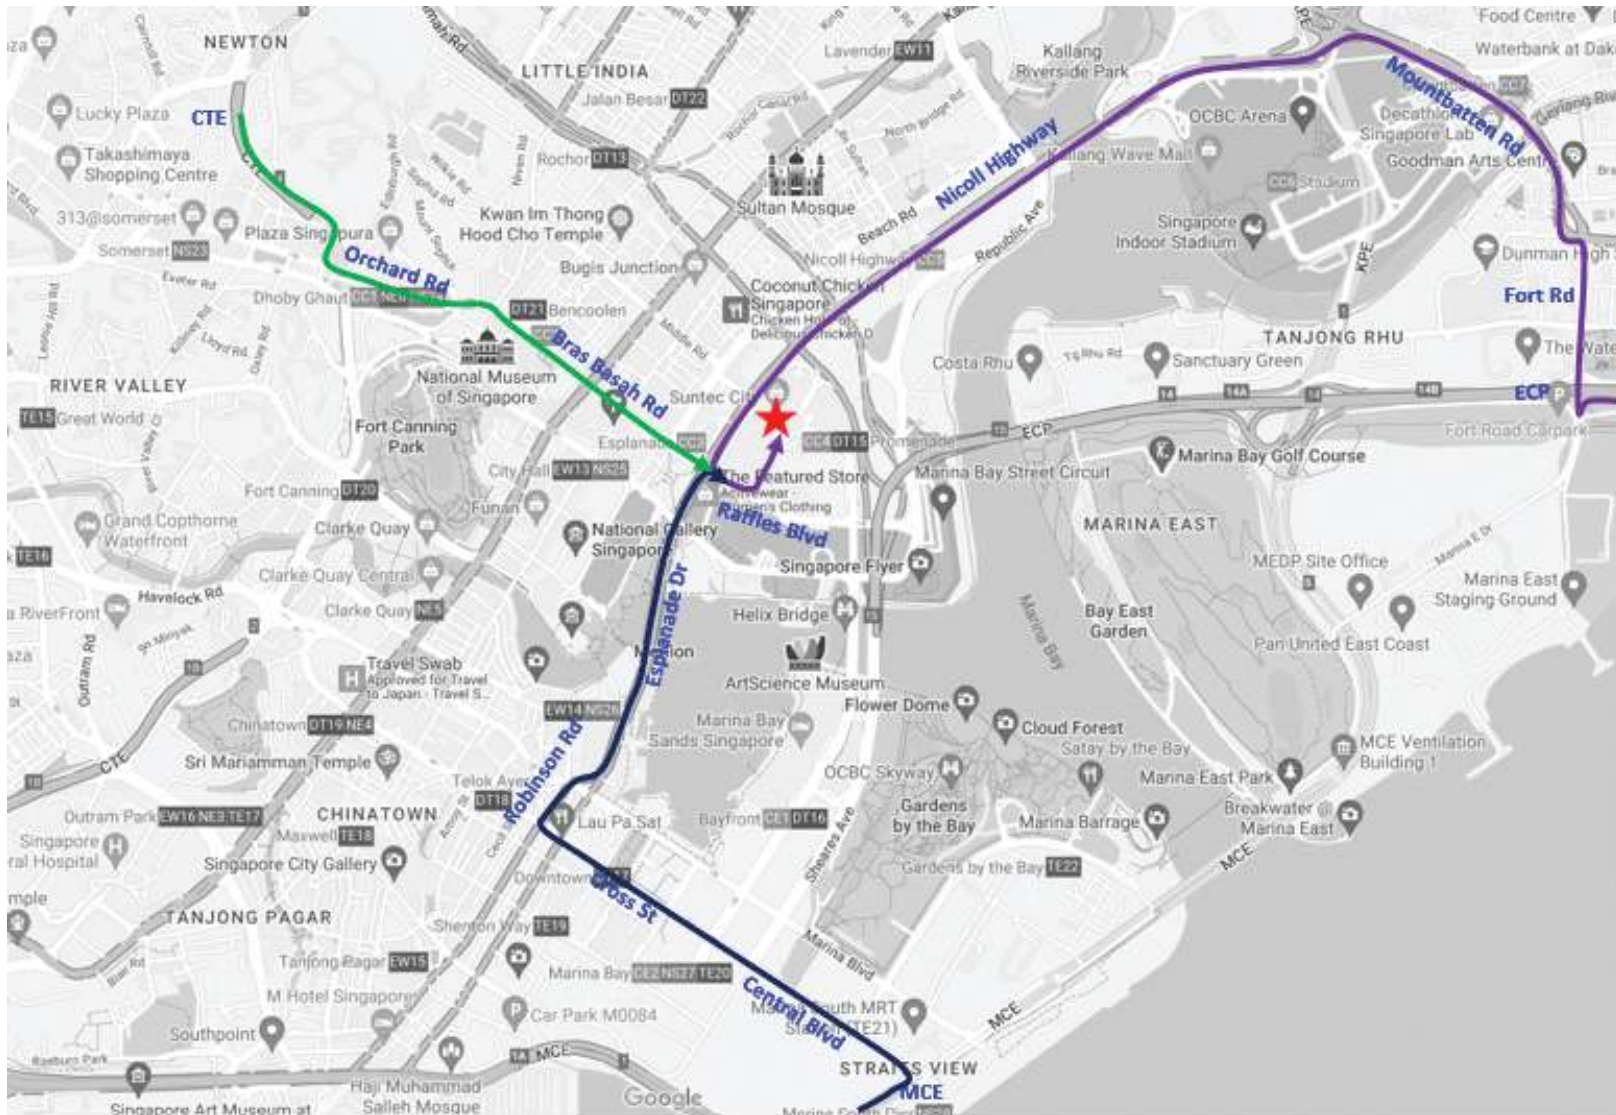

ROAD CLOSURE & KEY INFORMATION

19 AUGUST 2023

BAYFRONT EVENT SPACE

SATURDAY 19 AUGUST - ROAD CLOSURES

Road	Closed Lane / Carriage Way	Road Closure Time
Bayfront Ave - From Marina Blvd to Bayfront Link	Full Closure	12:00 – 21:00
Marina Boulevard – From Bayfront Ave to Sheares Ave	3 Lanes	12:00 – 19:00
Sheares Avenue / ECP - From Marina Blvd to MCE	Carriage Way	12:00 – 19:00
ECP Exits 14, 14A, 15	Full Closure	12:00 – 19:00
Rochor Road – From Sheares Ave to Beach Rd	Full Closure	12:00 – 19:00
Temasek Boulevard – From Suntec Car Park to Rochor Rd	Carriage Way	12:00 – 19:00
Beach Road – From Ophir Rd to Rochor Rd	2 Lanes	12:00 – 19:00
Ophir Road – From Beach Rd to ECP	Full Closure	12:00 – 19:00
Sheares Avenue - From Sheares Link to Marina Blvd	Full Closure	19:00 - 21:00
Marina Boulevard - From Bayfront Avenue to Bayfront Plaza Carpark	3 Left Lanes	19:00 - 21:00

ROAD CLOSURE MAP | 19 AUGUST 2023

1 Beach Road/Ophir Road/Temasek Blvd/Raffles Blvd 1200 - 1900

2 Bayfront Avenue/Sheares Avenue/Sheares Link/Marina Blvd 1200 - 1900

LEGEND

— Affected Road

ECP(Changi) and Sheares Ave access from Ophir Rd will be closed during the road closure period.
 To ECP(Changi) : Use Kallang Rd or Nicoll Highway.
 To Gardens by the Bay: Motorist are advise to use Marina Blvd.
 To Marina Bay Sands: Motorist are advise to use Raffles Blvd.

TO SUNTEC CITY | 19 AUGUST 2023

Legend

★ Suntec City

Origin:

From East
ECP(City) > Fort Rd >
Mountbatten Rd > Nicoll Highway >
Raffles Blvd > Temasek Blvd

From West
AYE(City) > MCE(KPE) > Central
Blvd > Cross St > Robinson Rd >
Collyer Quay > Esplanade Dr >
Raffles Blvd > Temasek Blvd

From North
CTE(AYE) > Orchard Rd >
Bras Basah Rd > Raffles Blvd >
Temasek Blvd

TO MARINA BAY SANDS | 19 AUGUST 2023

Legend

★ Marina Bay Sands

Origin:

From East

ECP(City) > Sheares Ave >
Central Blvd > Cross St >
Robinson Rd > Collyer Quay >
Esplanade Dr > Raffles Blvd >
Temasek Ave > Bayfront Ave