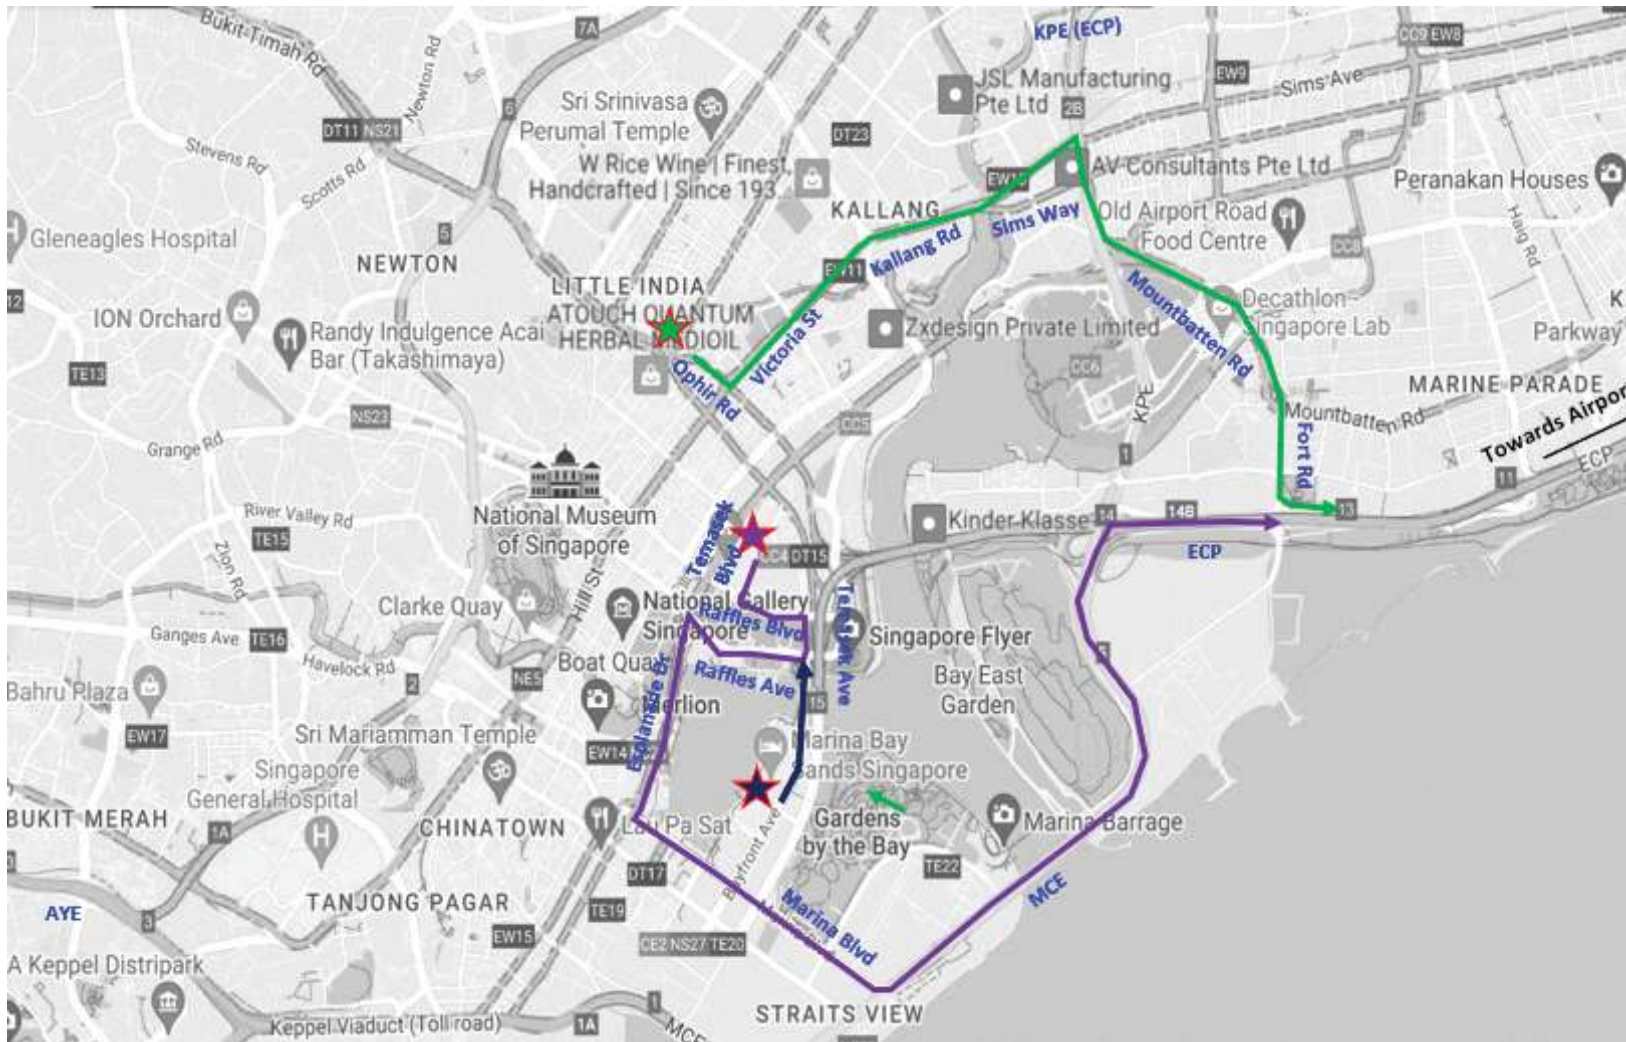

TO SUNTEC CITY | 20 AUGUST 2023

Legend

★ Suntec City

Origin:

From East

ECP(City) > Sheares Ave > Central Blvd > Cross St > Robinson Rd > Collyer Quay > Esplanade Dr > Raffles Blvd > Temasek Blvd

From West

AYE(City) > MCE(KPE) > Central Blvd > Cross St > Robinson Rd > Collyer Quay > Esplanade Dr > Raffles Blvd > Temasek Blvd

From North

CTE(AYE) > Orchard Rd > Bras Basah Rd > Raffles Blvd > Temasek Blvd

TO MARINA BAY SANDS | 20 AUGUST 2023

Legend

★ Marina Bay Sands

Origin:

- From East**
ECP(City) > Sheares Ave > Central Blvd > Cross St > Robinson Rd > Collyer Quay > Esplanade Dr > Raffles Blvd > Temasek Ave > Bayfront Ave
- From West**
AYE(City) > MCE(KPE) > Central Blvd > Cross St > Robinson Rd > Collyer Quay > Esplanade Dr > Raffles Blvd > Temasek Ave > Bayfront Ave
- From North**
CTE(AYE) > Orchard Rd > Bras Basah Rd > Raffles Blvd > Temasek Ave > Bayfront Ave

TO CHANGI AIRPORT | 20 AUGUST 2023

Legend

Origin:

From Suntec City

Temasek Blvd > Raffles Blvd > Temasek Ave > Raffles Ave > Esplanade Dr > Collyer Quay > Marina Blvd > MCE(KPE) > ECP(Changi)

From Marina Bay Sands