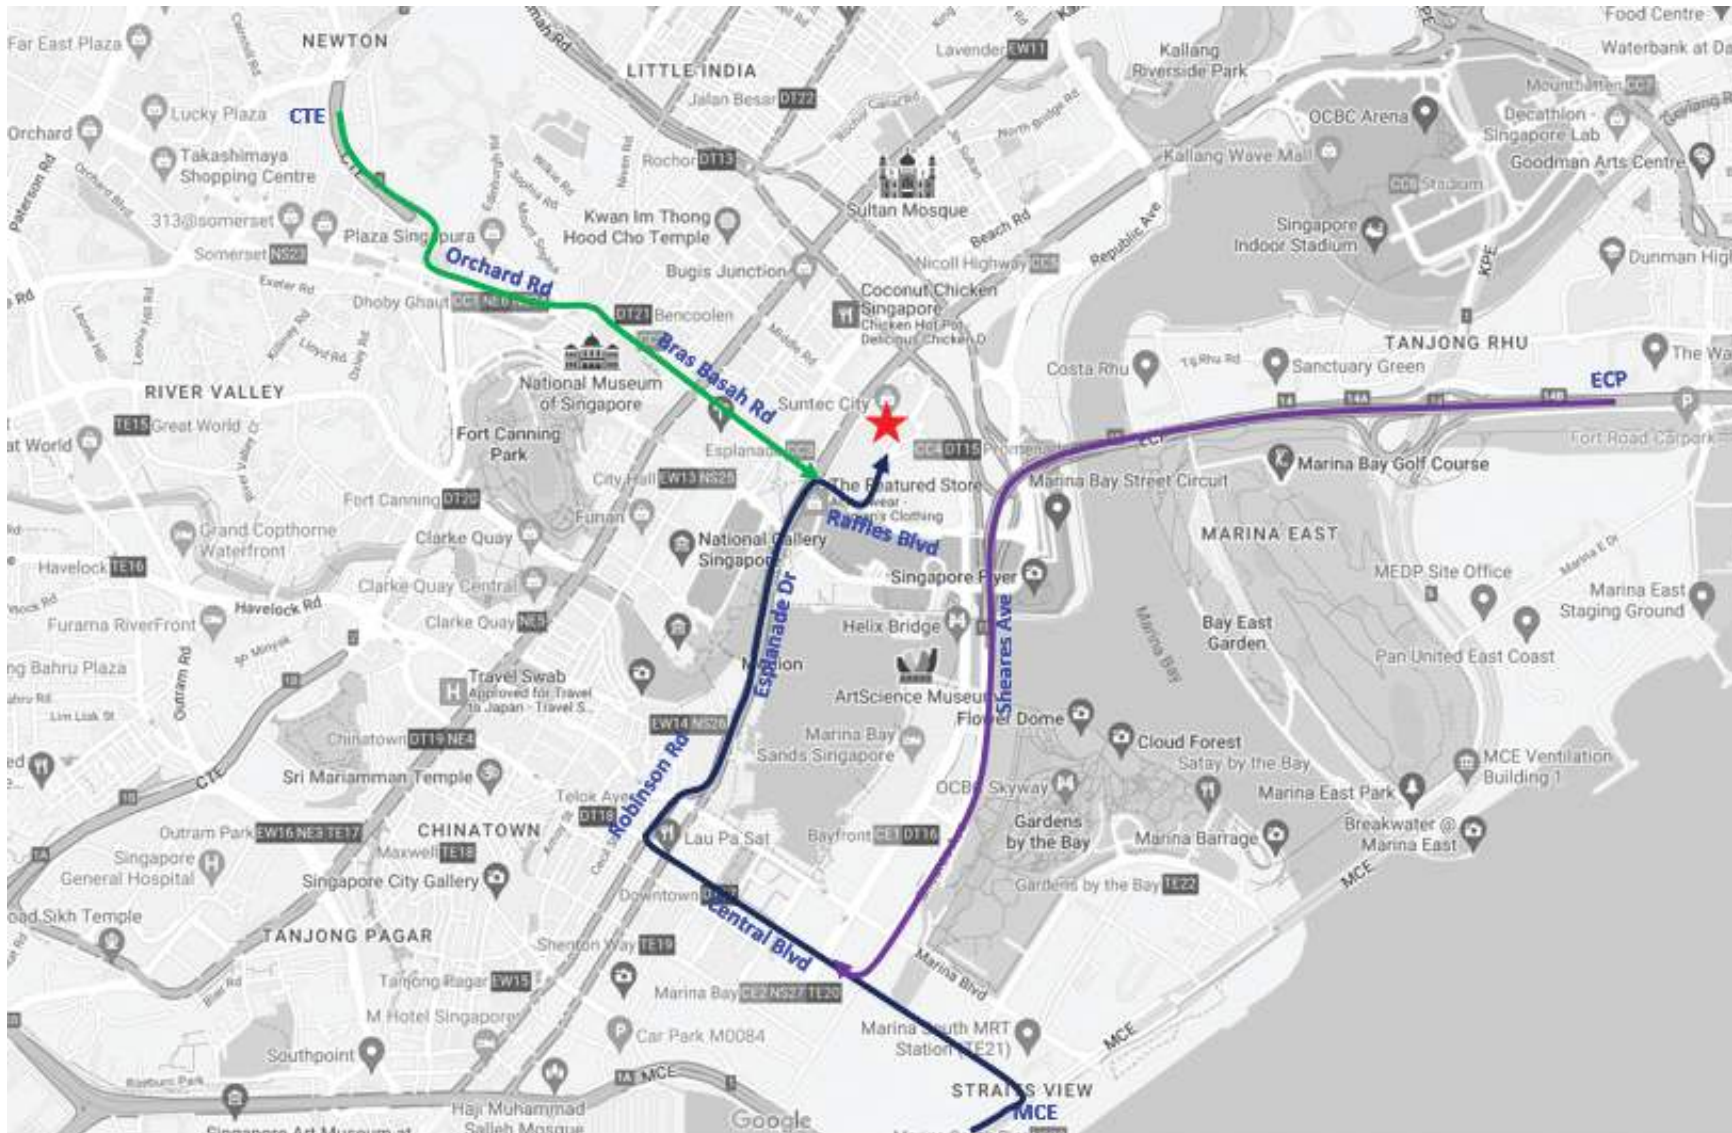

ROAD CLOSURE & KEY INFORMATION

20 AUGUST 2023

BAYFRONT EVENT SPACE

SUNDAY 20 AUGUST - ROAD CLOSURES

Road	Closed Lane / Carriage Way	Road Closure Time
Bayfront Ave - From Marina Blvd to Bayfront Link	Full Closure	03:00 – 19:00
Marina Boulevard – From Bayfront Ave to Sheares Ave	3 Lanes	03:00 – 19:00
Sheares Avenue / ECP - From Marina Blvd to MCE	Carriage Way	03:00 – 19:00
ECP Exits 14, 14A, 15	Full Closure	03:00 – 19:00
Rochor Road – From Sheares Ave to Beach Rd	Full Closure	03:00 – 19:00
Temasek Boulevard – From Suntec Car Park to Rochor Rd	Carriage Way	03:00 – 19:00
Beach Road – From Ophir Rd to Rochor Rd	2 Lanes	03:00 – 19:00
Ophir Road – From Beach Rd to ECP	Full Closure	03:00 – 19:00
Republic Boulevard – From Raffles Blvd to Ophir Rd	Carriage Way	03:00 – 15:00
Republic Avenue – From Republic Blvd to Crawford Str	Full Closure	03:00 – 15:00
Nicoll Highway – From Mountbatten Rd to Middle Rd	Carriage Way	03:00 – 15:00

TO SUNTEC CITY | 20 AUGUST 2023

Legend

★ Suntec City

Origin:

From East

ECP(City) > Sheares Ave > Central Blvd > Cross St > Robinson Rd > Collyer Quay > Esplanade Dr > Raffles Blvd > Temasek Blvd

From West

AYE(City) > MCE(KPE) > Central Blvd > Cross St > Robinson Rd > Collyer Quay > Esplanade Dr > Raffles Blvd > Temasek Blvd

From North

CTE(AYE) > Orchard Rd > Bras Basah Rd > Raffles Blvd > Temasek Blvd

TO MARINA BAY SANDS | 20 AUGUST 2023

Legend

★ Marina Bay Sands

Origin:

- From East**
ECP(City) > Sheares Ave > Central Blvd > Cross St > Robinson Rd > Collyer Quay > Esplanade Dr > Raffles Blvd > Temasek Ave > Bayfront Ave
- From West**
AYE(City) > MCE(KPE) > Central Blvd > Cross St > Robinson Rd > Collyer Quay > Esplanade Dr > Raffles Blvd > Temasek Ave > Bayfront Ave
- From North**
CTE(AYE) > Orchard Rd > Bras Basah Rd > Raffles Blvd > Temasek Ave > Bayfront Ave