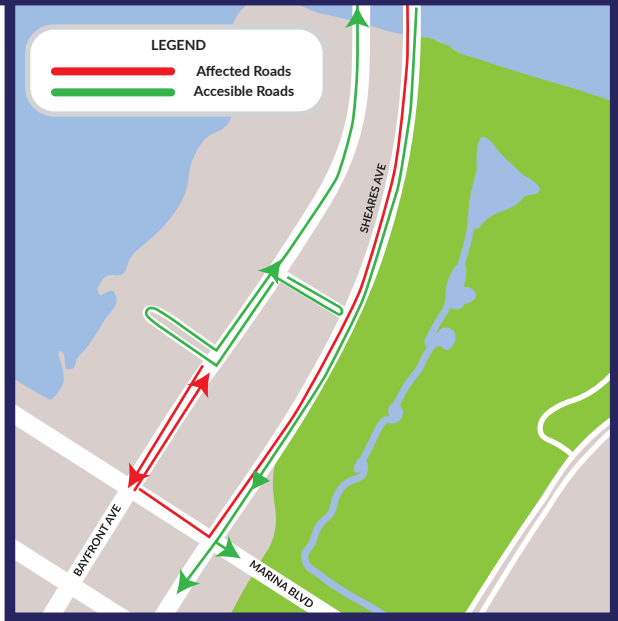

ROAD CLOSURE & KEY INFORMATION

20 AUGUST 2023

BAYFRONT EVENT SPACE

SUNDAY 20 AUGUST - ROAD CLOSURES

Road	Closed Lane / Carriage Way	Road Closure Time
Bayfront Ave - From Marina Blvd to Bayfront Link	Full Closure	03:00 – 19:00
Marina Boulevard – From Bayfront Ave to Sheares Ave	3 Lanes	03:00 – 19:00
Sheares Avenue / ECP - From Marina Blvd to MCE	Carriage Way	03:00 – 19:00
ECP Exits 14, 14A, 15	Full Closure	03:00 – 19:00
Rochor Road – From Sheares Ave to Beach Rd	Full Closure	03:00 – 19:00
Temasek Boulevard – From Suntec Car Park to Rochor Rd	Carriage Way	03:00 – 19:00
Beach Road – From Ophir Rd to Rochor Rd	2 Lanes	03:00 – 19:00
Ophir Road – From Beach Rd to ECP	Full Closure	03:00 – 19:00
Republic Boulevard – From Raffles Blvd to Ophir Rd	Carriage Way	03:00 – 15:00
Republic Avenue – From Republic Blvd to Crawford Str	Full Closure	03:00 – 15:00
Nicoll Highway – From Mountbatten Rd to Middle Rd	Carriage Way	03:00 – 15:00

ROAD CLOSURE MAP | 20 AUGUST 2023

1 Beach Road/Ophir Road/Temasek Blvd/Raffles Blvd 0300 - 1900

2 Bayfront Avenue/Sheares Avenue/Sheares Link/Marina Blvd 0300 - 1900

ECP(Changi) and Sheares Ave access from Ophir Rd will be closed during the road closure period.
 To ECP(Changi) : Use Kallang Rd or Nicoll Highway.
 To Gardens by the Bay: Motorist are advise to use Marina Blvd.
 To Marina Bay Sands: Motorist are advise to use Raffles Blvd.

TO SUNTEC CITY | 20 AUGUST 2023

Legend

★ Suntec City

Origin:

From East

ECP(City) > Sheares Ave > Central Blvd > Cross St > Robinson Rd > Collyer Quay > Esplanade Dr > Raffles Blvd > Temasek Blvd

From West

AYE(City) > MCE(KPE) > Central Blvd > Cross St > Robinson Rd > Collyer Quay > Esplanade Dr > Raffles Blvd > Temasek Blvd