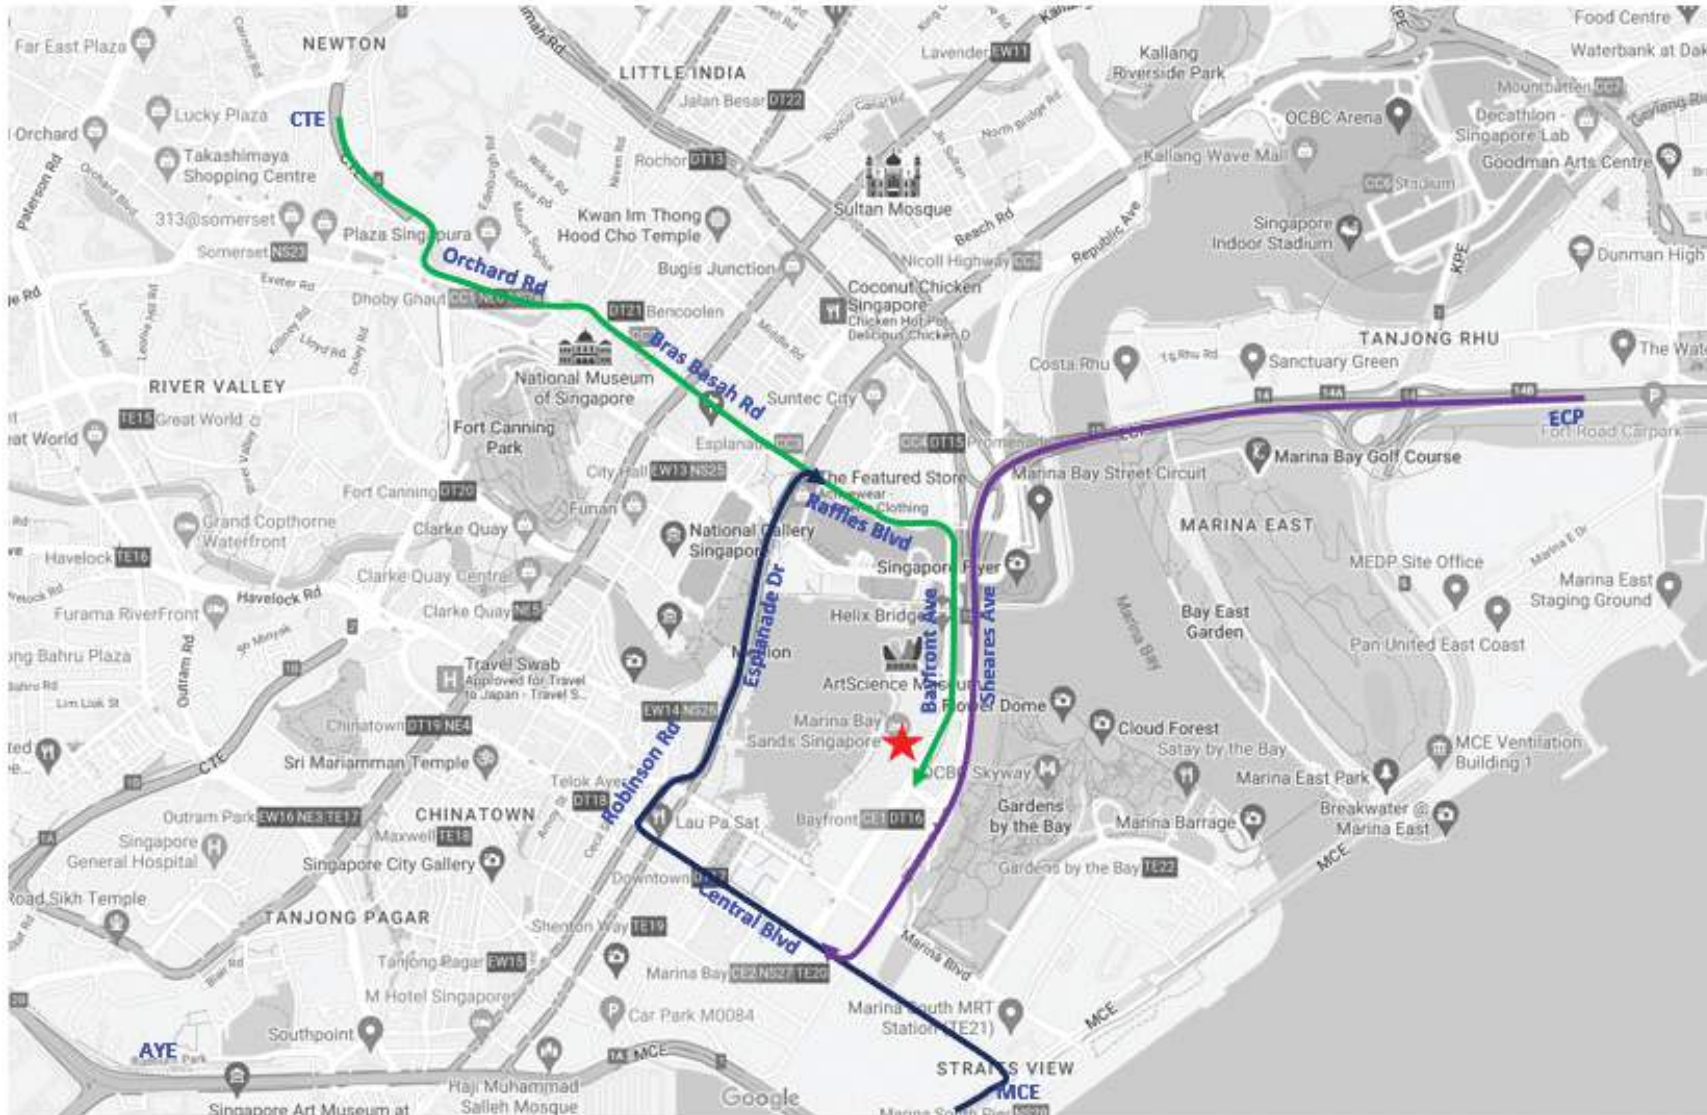

ROAD CLOSURE & KEY INFORMATION

20 AUGUST 2023

BAYFRONT EVENT SPACE

SUNDAY 20 AUGUST - ROAD CLOSURES

Road	Closed Lane / Carriage Way	Road Closure Time
Bayfront Ave - From Marina Blvd to Bayfront Link	Full Closure	03:00 – 19:00
Marina Boulevard – From Bayfront Ave to Sheares Ave	3 Lanes	03:00 – 19:00
Sheares Avenue / ECP - From Marina Blvd to MCE	Carriage Way	03:00 – 19:00
ECP Exits 14, 14A, 15	Full Closure	03:00 – 19:00
Rochor Road – From Sheares Ave to Beach Rd	Full Closure	03:00 – 19:00
Temasek Boulevard – From Suntec Car Park to Rochor Rd	Carriage Way	03:00 – 19:00
Beach Road – From Ophir Rd to Rochor Rd	2 Lanes	03:00 – 19:00
Ophir Road – From Beach Rd to ECP	Full Closure	03:00 – 19:00
Republic Boulevard – From Raffles Blvd to Ophir Rd	Carriage Way	03:00 – 15:00
Republic Avenue – From Republic Blvd to Crawford Str	Full Closure	03:00 – 15:00
Nicoll Highway – From Mountbatten Rd to Middle Rd	Carriage Way	03:00 – 15:00

TO SUNTEC CITY | 20 AUGUST 2023

Legend

★ Suntec City

Origin:

From East

ECP(City) > Sheares Ave > Central Blvd > Cross St > Robinson Rd > Collyer Quay > Esplanade Dr > Raffles Blvd > Temasek Blvd

From West

AYE(City) > MCE(KPE) > Central Blvd > Cross St > Robinson Rd > Collyer Quay > Esplanade Dr > Raffles Blvd > Temasek Blvd

From North

CTE(AYE) > Orchard Rd > Bras Basah Rd > Raffles Blvd > Temasek Blvd

TO MARINA BAY SANDS | 20 AUGUST 2023

Legend

★ Marina Bay Sands

Origin:

- From East**
ECP(City) > Sheares Ave > Central Blvd > Cross St > Robinson Rd > Collyer Quay > Esplanade Dr > Raffles Blvd > Temasek Ave > Bayfront Ave
- From West**
AYE(City) > MCE(KPE) > Central Blvd > Cross St > Robinson Rd > Collyer Quay > Esplanade Dr > Raffles Blvd > Temasek Ave > Bayfront Ave
- From North**
CTE(AYE) > Orchard Rd > Bras Basah Rd > Raffles Blvd > Temasek Ave > Bayfront Ave