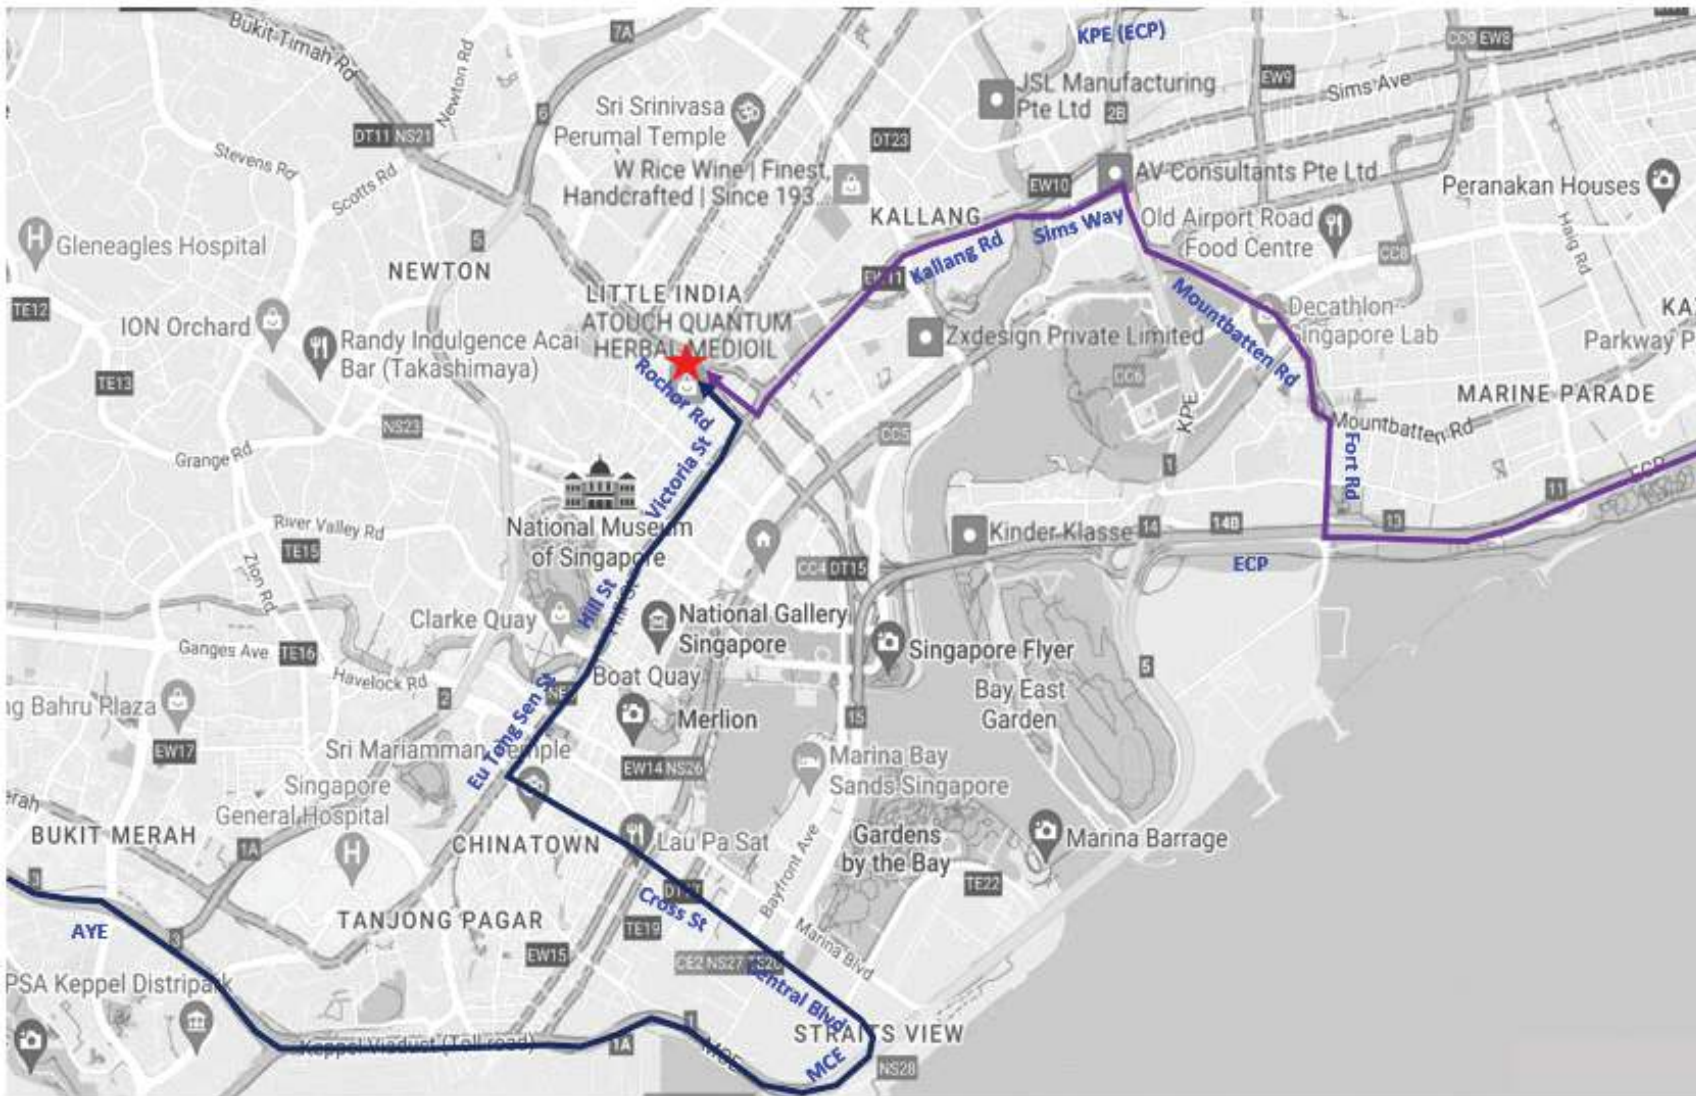

TO ROCHOR ROAD | 20 AUGUST 2023

Legend

★ Rochor Road

Origin:

From East
ECP(Changi) > Fort Rd > Mountbatten Rd > Sims Way > Kallang Rd > Victoria St > Rochor Rd

From West
AYE(City) > MCE(KPE) > Central Blvd > Cross St > Eu Tong Sen St > Hill St > Victoria St > Rochor Rd